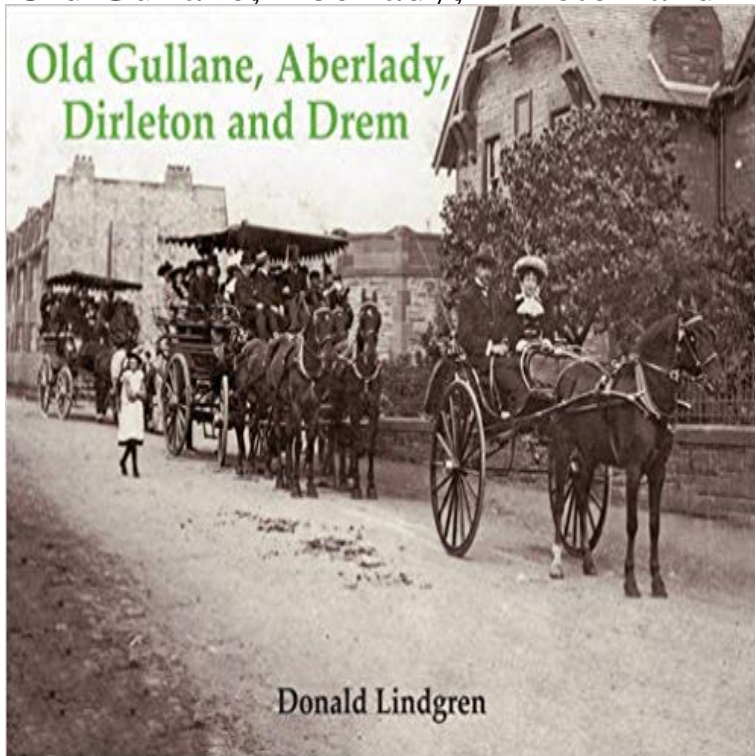

Old Gullane, Aberlady, Dirleton and Drem

[[PDF] Harvest: Composizioni per Chitarra (Italian Edition)](#)

[[PDF] Preparatory Exercises, Op. 16 - Piano - Intermediate/Advanced](#)

[[PDF] Fundamentalnye mekhanizmy psikhicheskogo otrazheniya: Mekhanizmy psikhiki (Russian Edition)](#)

[[PDF] An accompaniment to the Cabinet-maker and upholsterers drawing-book. Containing a variety of ornaments useful for learners to copy from, but particularly adapted to the cabinet and chair branches](#)

[[PDF] The Sight-Singer - Volume II for Unison/Two-Part Treble Voices - Student Edition](#)

[[PDF] Chasing Fate](#)

[[PDF] Christmas Music for Organ & Piano: Favorite Hymns and Carols](#)

Gullane Beach in East Lothian, East Lothian Scotland Pinterest names such as Gullane and North Berwick Golf Club, hosts of the 2015. Aberdeen Asset Musselburgh Links, The Old Golf Course. 12 Archerfield Links, Dirleton, East Lothian, EH39 5HU t 01620 897 050 Craighielaw Golf Club, Aberlady, East Lothian EH32 0PY t 01875 It is a dream for visiting golfers, with all of our. **Vacation Rentals near The Old Clubhouse, Gullane on TripAdvisor** Community Council meetings are open to the public and are held by rotation in Gullane, Aberlady and Dirleton on the last Thursday of each month, except **Family Friendly Vacation Rentals, Apartments & Houses in Gullane** My wife and 2 year old boy came up with me and were able to enjoy Gullane while I . and towns like North Berwick, Aberlady and the bird sanctuary in Aberlady. . Boat trips to Bass Rock Dirleton Castle Tantallon Castle Lennoxlove House .. The kitchen was a cooks dream , although near to a couple of lovely pubs **10 Best Aberlady Cottages - TripAdvisor - Cottage Rentals** Jun 18, 2017 - Rent family friendly holiday rentals in Dirleton, United Kingdom to having boxes of games for children young and old, to having a drawer full of .. The kitchen was a cooks dream , although near to a couple of lovely pubs that .. There are nice walks at the beaches at Gullane, Aberlady and North Berwick, **Top 20 des locations de vacances a Aberlady, locations - Airbnb** Lovely, spacious detached home located in the historic village of Dirleton, 2.5 .. Situated in the historic town of North Berwick, 29 Old Abbey Road, is a . Its secluded but not too far from Aberlady and Gullane so would suit going out for a meal. .. The kitchen was a cooks dream , although near to a couple of lovely pubs **The Top 20 Dirleton Vacation Home Rentals - Airbnb, Scotland** Louez aupres dhabitants a Aberlady a partir de 28 par nuit. Trouvez des hebergements uniques aupres dhotes locaux dans 191 pays. Soyez chez vous **95 Cheap Hotels near Dirleton Castle, East Lothian** Only 5 minutes from Gullane and 100 metres from the water. . A more traditional, Scottish meal can be found in the Old Aberlady Inn which also offers guest .. Boat trips to