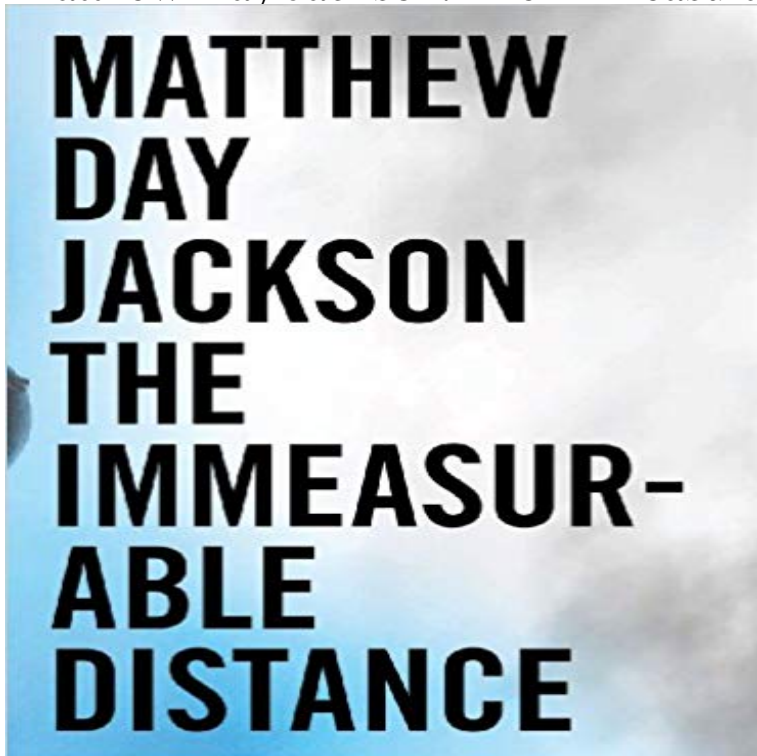

Matthew Day Jackson: The Immeasurable Distance

Matthew Day Jackson (born 1974) blends history, hagiography and technology in sculptures, constructed painting objects, books and videos.

[\[PDF\] Easing Into Jazz: Jazz Originals & Improvisations to Standard Changes \(Ekay Edition\)](#)