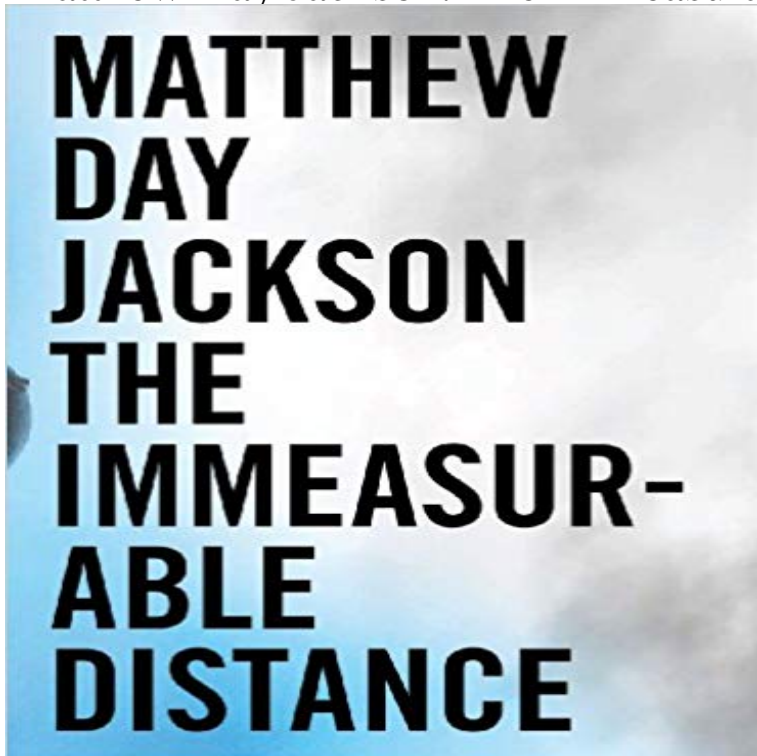

# Matthew Day Jackson: The Immeasurable Distance

Matthew Day Jackson (born 1974) blends history, hagiography and technology in sculptures, constructed painting objects, books and videos.

[\[PDF\] Easing Into Jazz: Jazz Originals & Improvisations to Standard Changes \(Ekay Edition\)](#)